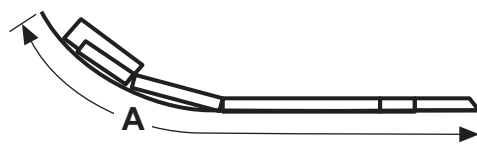

Radial End Doors

Dimension Sheet

Copy this sheet, fill it out then FAX or send it to us

Type of Door

narrow wide

Door Location

BL BR AL AR

Trinity - Seal Safe

Model No.: _____

Dimensions

A = _____

B = _____

C = _____

D = _____

E = _____

(E = Distance from Bottom Edge to Centerline of Door Lock Rib)