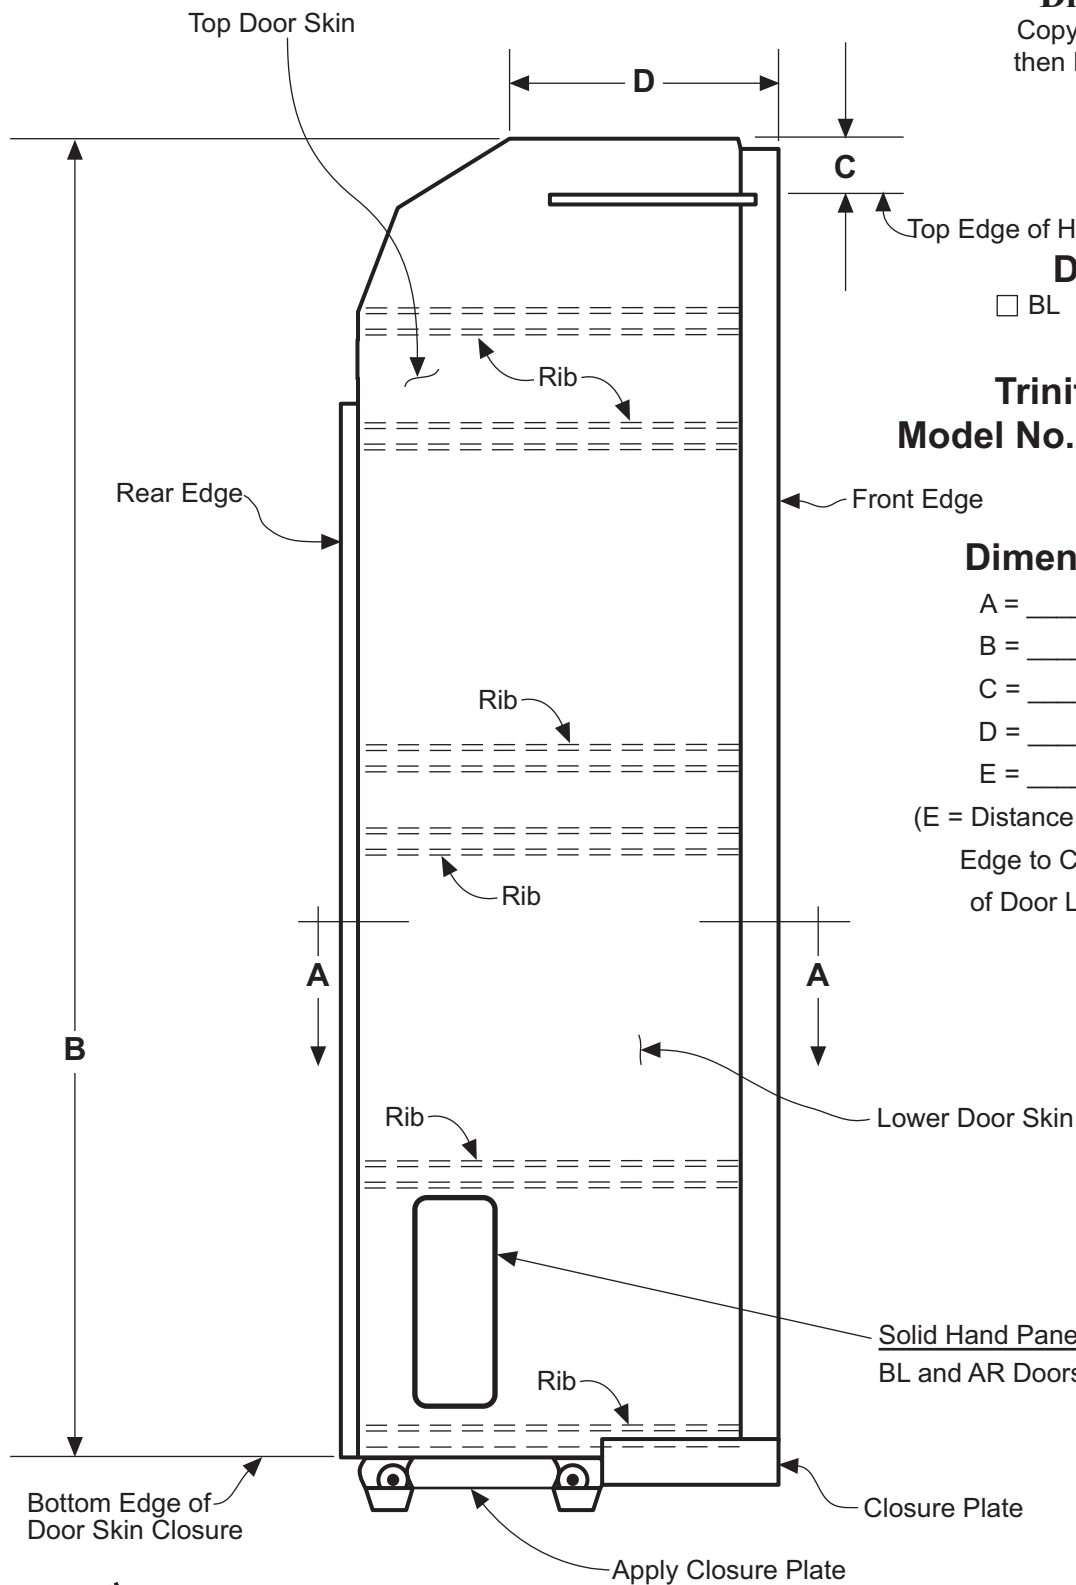

Radial End Doors

Dimension Sheet

Copy this sheet, fill it out then FAX or send it to us

Type of Door

narrow wide

Door Location

BL BR AL AR

Trinity - Seal Safe

Model No.: _____

Dimensions

A = _____

B = _____

C = _____

D = _____

E = _____

(E = Distance from Bottom Edge to Centerline of Door Lock Rib)