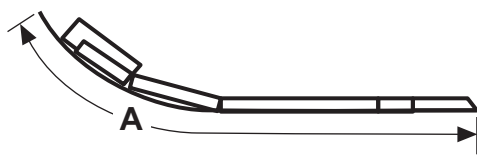

Section A-A

Car No.: _____