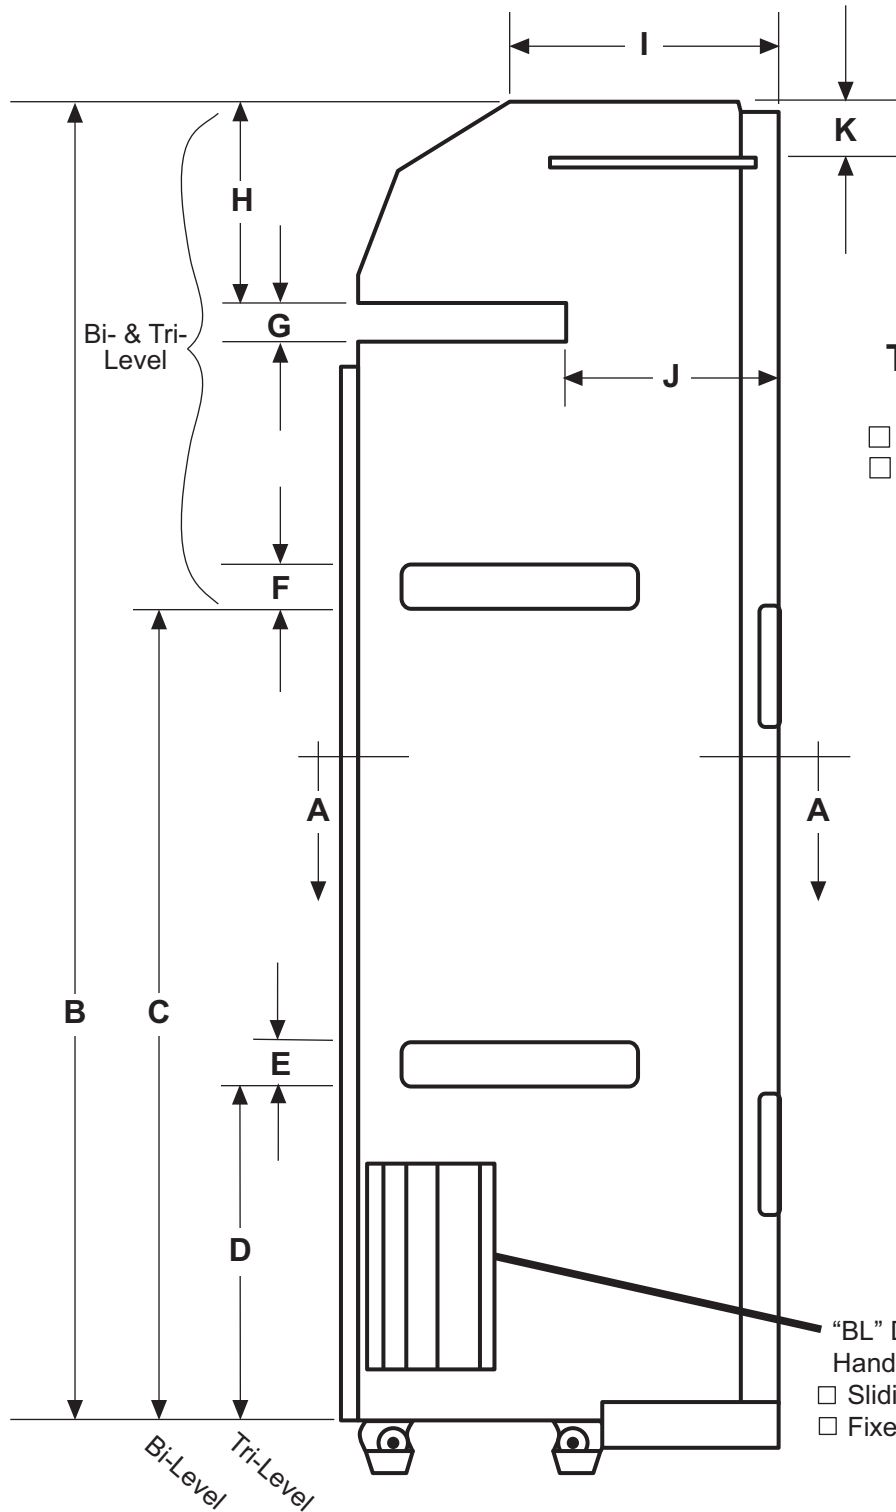

Radial End Doors

Dimension Sheet

Copy this sheet, fill it out then FAX or send it to us

Type of Door

narrow wide

Door Location

BL BR AL AR

Type of Top Guide Plate (narrow door only)

73217.71 (LH) 73217.90 (LH)
 73217.72 (RH) 73217.91 (RH)

Guide Length

9" or 10 3/8"

Dimensions

A = _____

B = _____

C = _____

D = _____

E = _____

F = _____

G = _____

H = _____

I = _____

J = _____

K = _____

"BL" Door Note
Hand Brake Panel